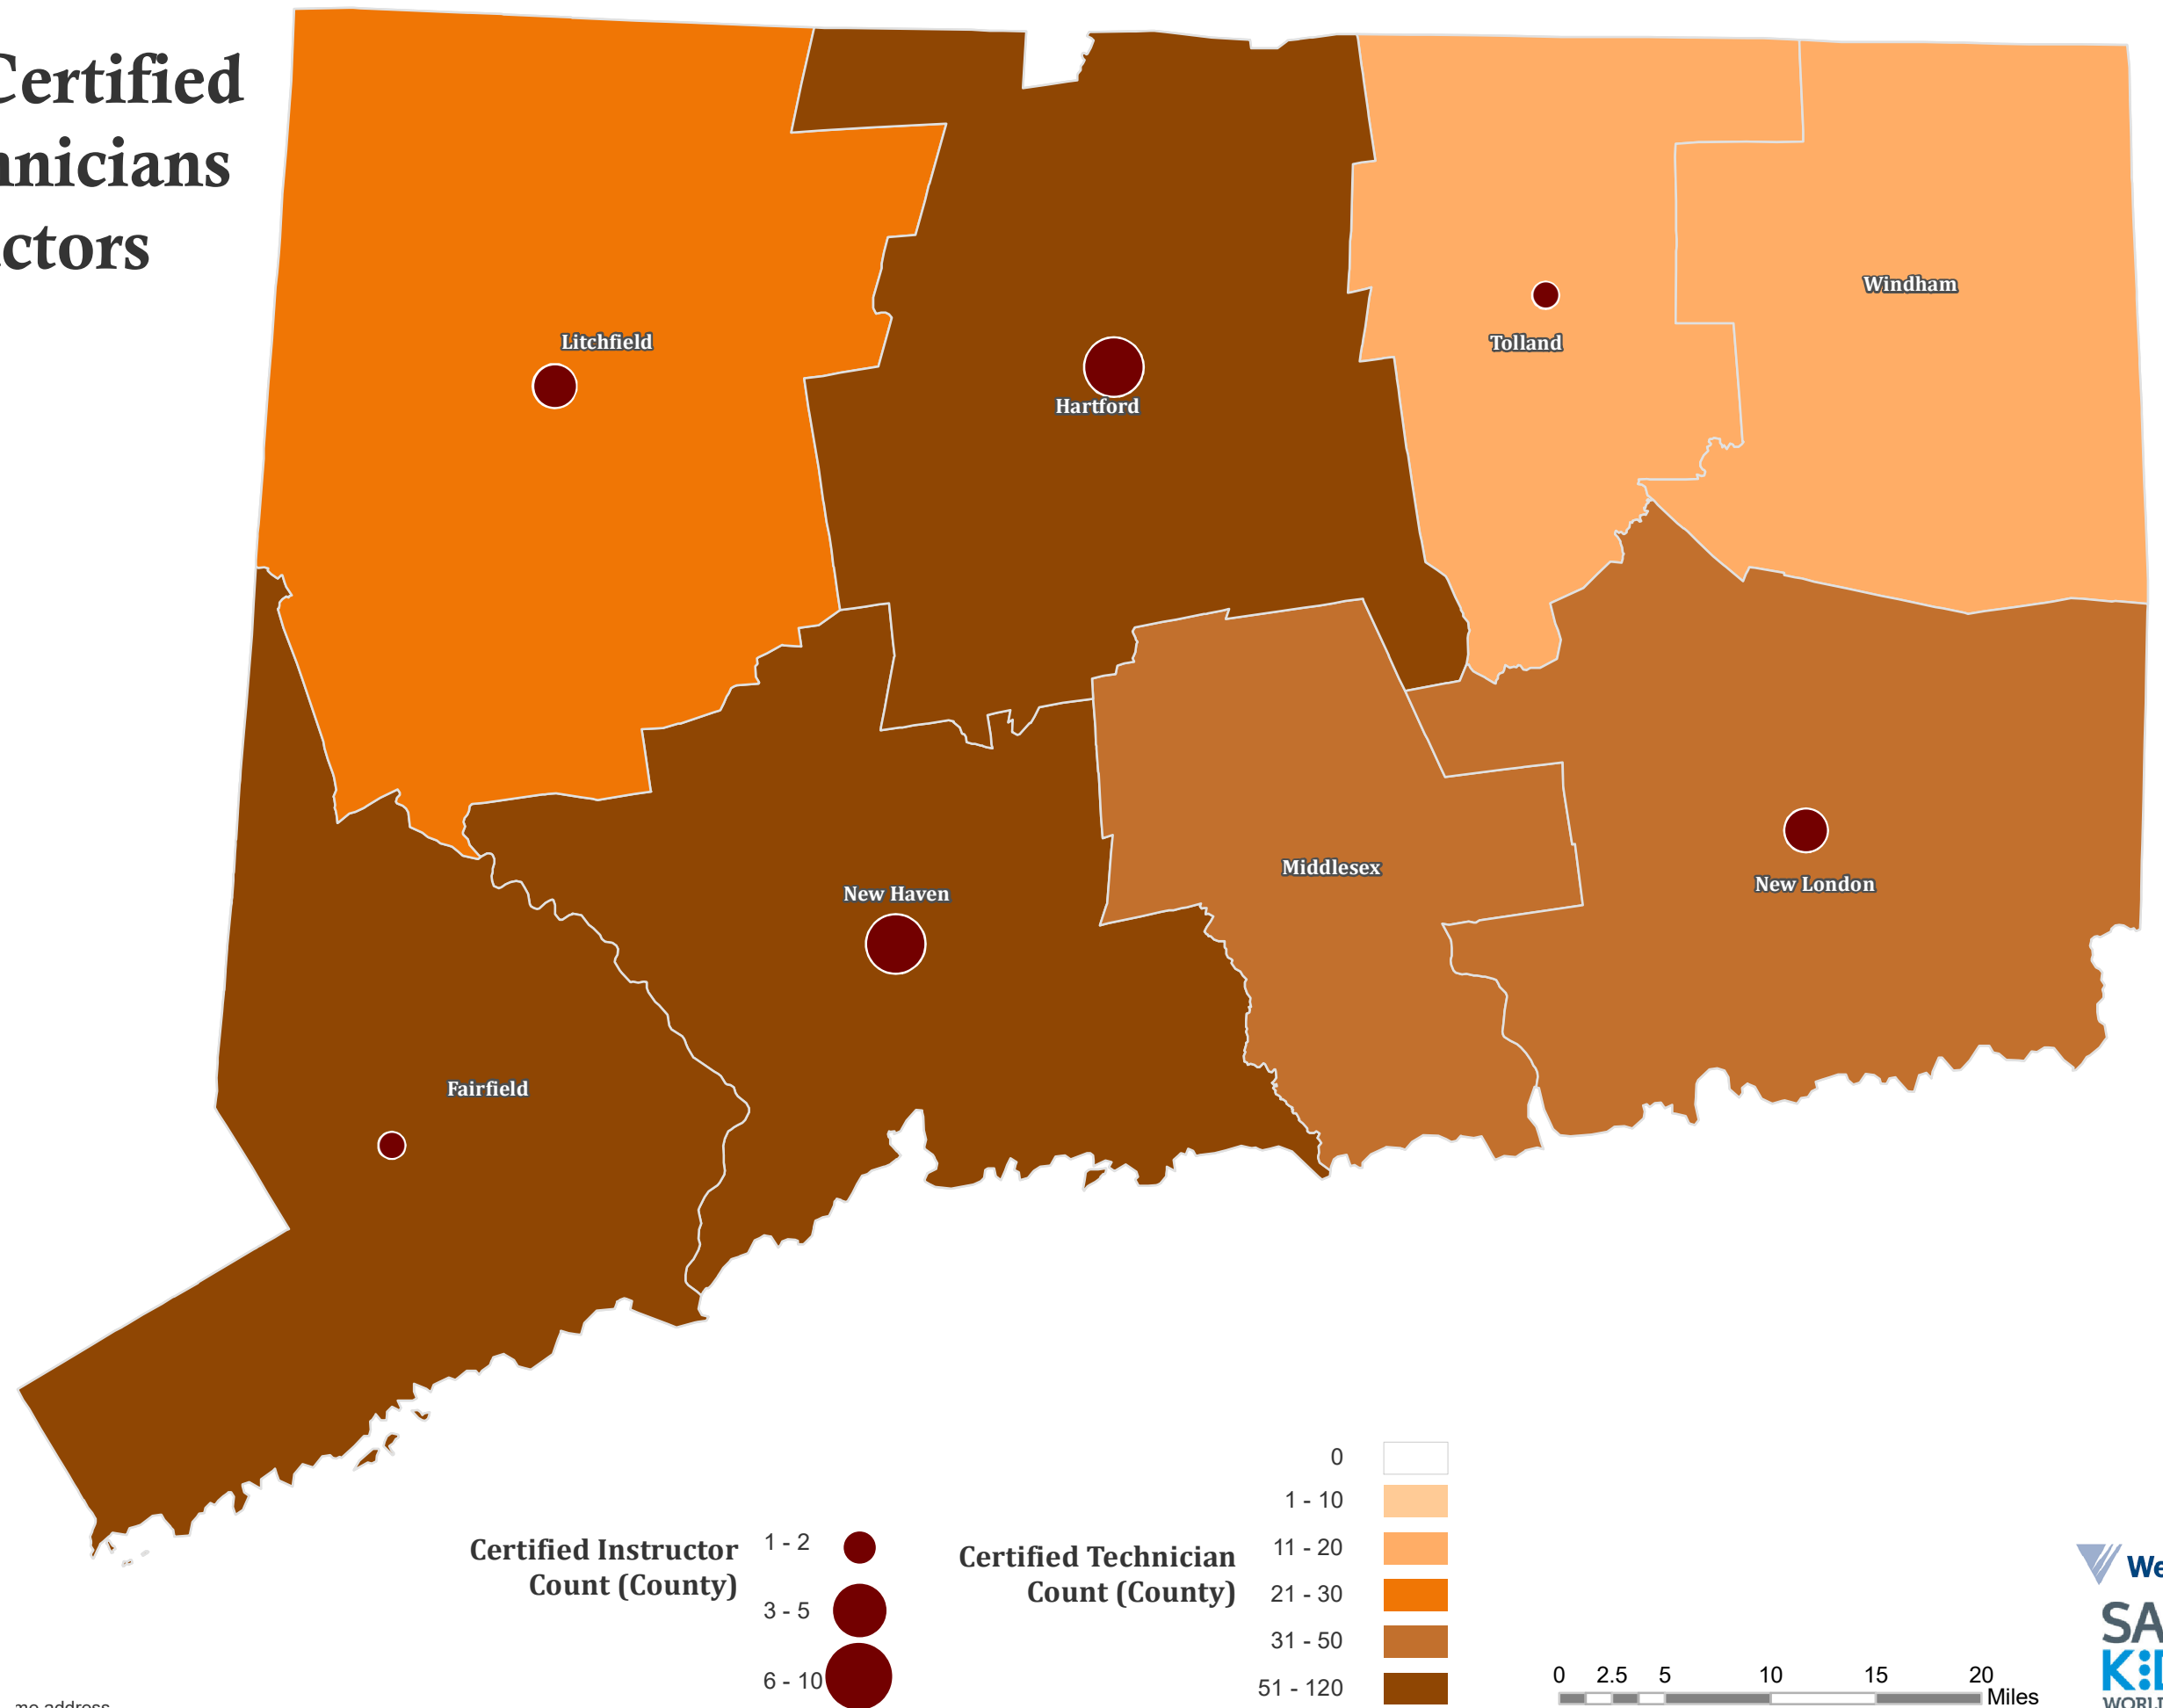

Connecticut Certified Car Seat Technicians and Instructors

County	Techs	Instructors
Hartford	110	6
New Haven	102	9
Fairfield	80	2
New London	48	5
Middlesex	38	0
Litchfield	29	3
Tolland	15	2
Windham	11	0

me address.